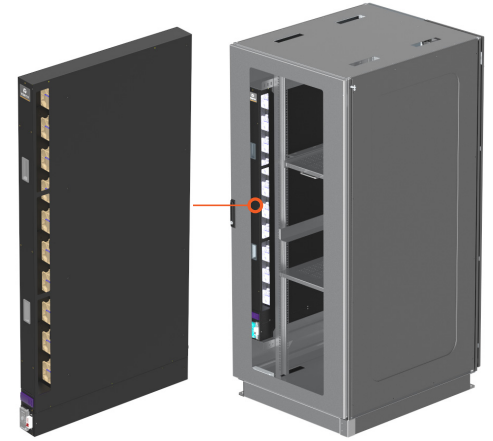

The SmartCabinet™ Premium empowers Enterprise Class IT Infrastructure through the provision of integrated enclosure, power, cooling and service. The biggest advantage is its Zero U space for non-core IT assets. Critically it also allows the most vital element - namely 360° visibility of all system components.

- Power Quality
- Cooling
- Enclosure and Physical Infrastructure
- Monitoring and Management

Capacity : Upto 20kVA
Rack : 1-3 Racks
Floor : Primarily non raised
Key Application : Server room and Small datacenters

Deploy a fully integrated ‘Plug-n-Play’ Data Center in just weeks.

SmartCabinet™ Premium Configuration

Specifications	SCP-1-7-U6 N	SCP-1-7RC-U6 2N	SCP-2-7RC-U10 2N	SCP-3-14RC-U20 2N
Capacity	6 kVA	6 kVA	10 kVA	20 kVA
No.of Racks	1	1	2	3
Cooling Redundancy	N	N + N	N + N	N+1
Cooling Capacity	7KW	7KW	7KW	14 kW
UPS Capacity	6 KVA	2 X 6 KVA	2 X 10 KVA	2 x 20 kVA
UPS Redundancy	N	N + N	N + N	N + N
Backup Time	10 Mins on each	5 Mins on each	5 Mins on each	5 mins on each
Usable U Space	42	35	84	120

Dimensions

Width	832	832	1632	2432
Depth	1100	1100	1100	1100
Height	2100	2100	2100	2100

Note: Battery backup & cooling unit capacity can be modified as per requirement. U space available is subjected to change as per configuration.