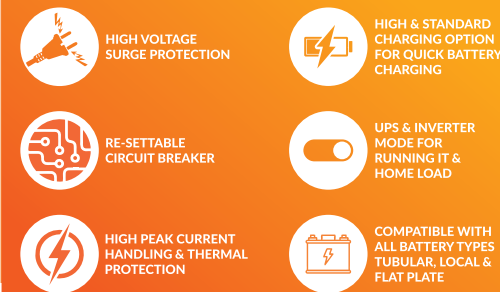

Available Models-

Advanced Digital-
850 12V DG, 1050 12V DG, 1250 12V DG & 1850 24V DG

Pure Sinewave-
850 12V SW, 1050 12V SW, 1250 12V SW & 1850 24V SW

ENERGY SAVER
Environment Friendly UPS Series