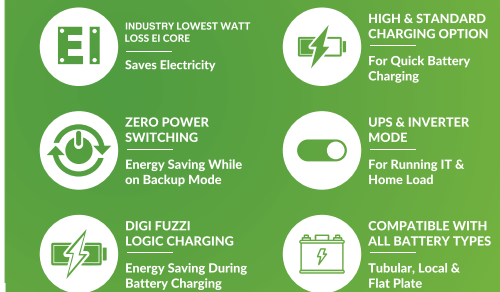

Available Models-

Advanced Digital-
825 12V DG, 1025 12V DG, 1225 12V DG & 1825 24V DG

Pure Sinewave-
825 12V SW, 1025 12V SW, 1225 12V SW & 1825 24V SW

SUPER POWER
High Performance UPS Series