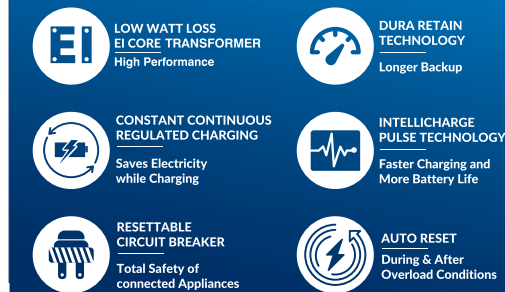

Super Power High Performance UPS Series comes with Super Technology that gives Super Longer Power Back Up and Super Longer battery life.

Cu TECHNOLOGY REDEFINED

Available Models-

Advanced Digital-
700 12V DG, 800 12V DG, 900 12V DG, 1000 12V DG, 1100 12V DG, 1200 12V DG & 1700 24V DG